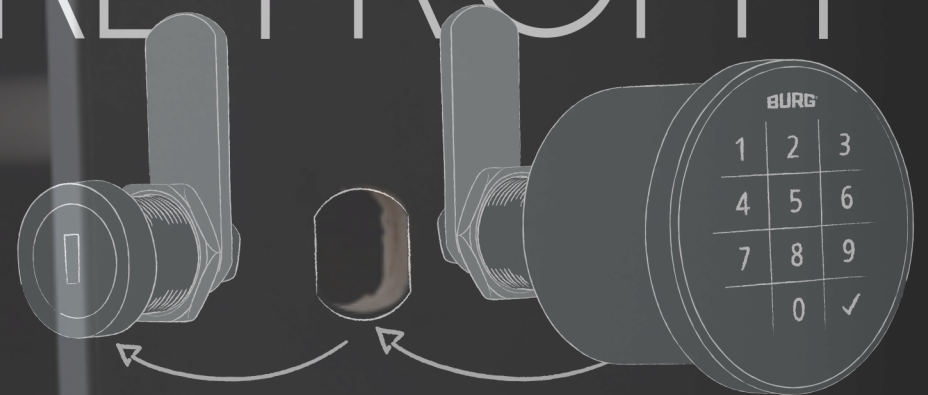

BURG[®]
AUSTRALIA

RETROFIT

1300 AU BURG
www.burgaustralia.au
sales@burgaustralia.au

Old out.

Retrofit refers to the modernization of existing (usually older) locking systems. Retrofit locking systems are designed in such a way that the existing installation situation can be retained. The locking system can be screwed into the existing hole without time-consuming drilling and milling.

Retrofitting often eliminates the need to purchase new furniture. However, existing steel or even wooden cabinets can be integrated into a modern access control system using retrofit locking systems, even radio-networked if desired. Future-proof for sure!

New in.

A16mm x 19mm mounting hole has become the industry standard for many pieces of steel and wood furniture. Many cabinet and locker locks are based on this standard. Our Flexo and Intro series can therefore be retrofitted 1:1, easily and accurately.